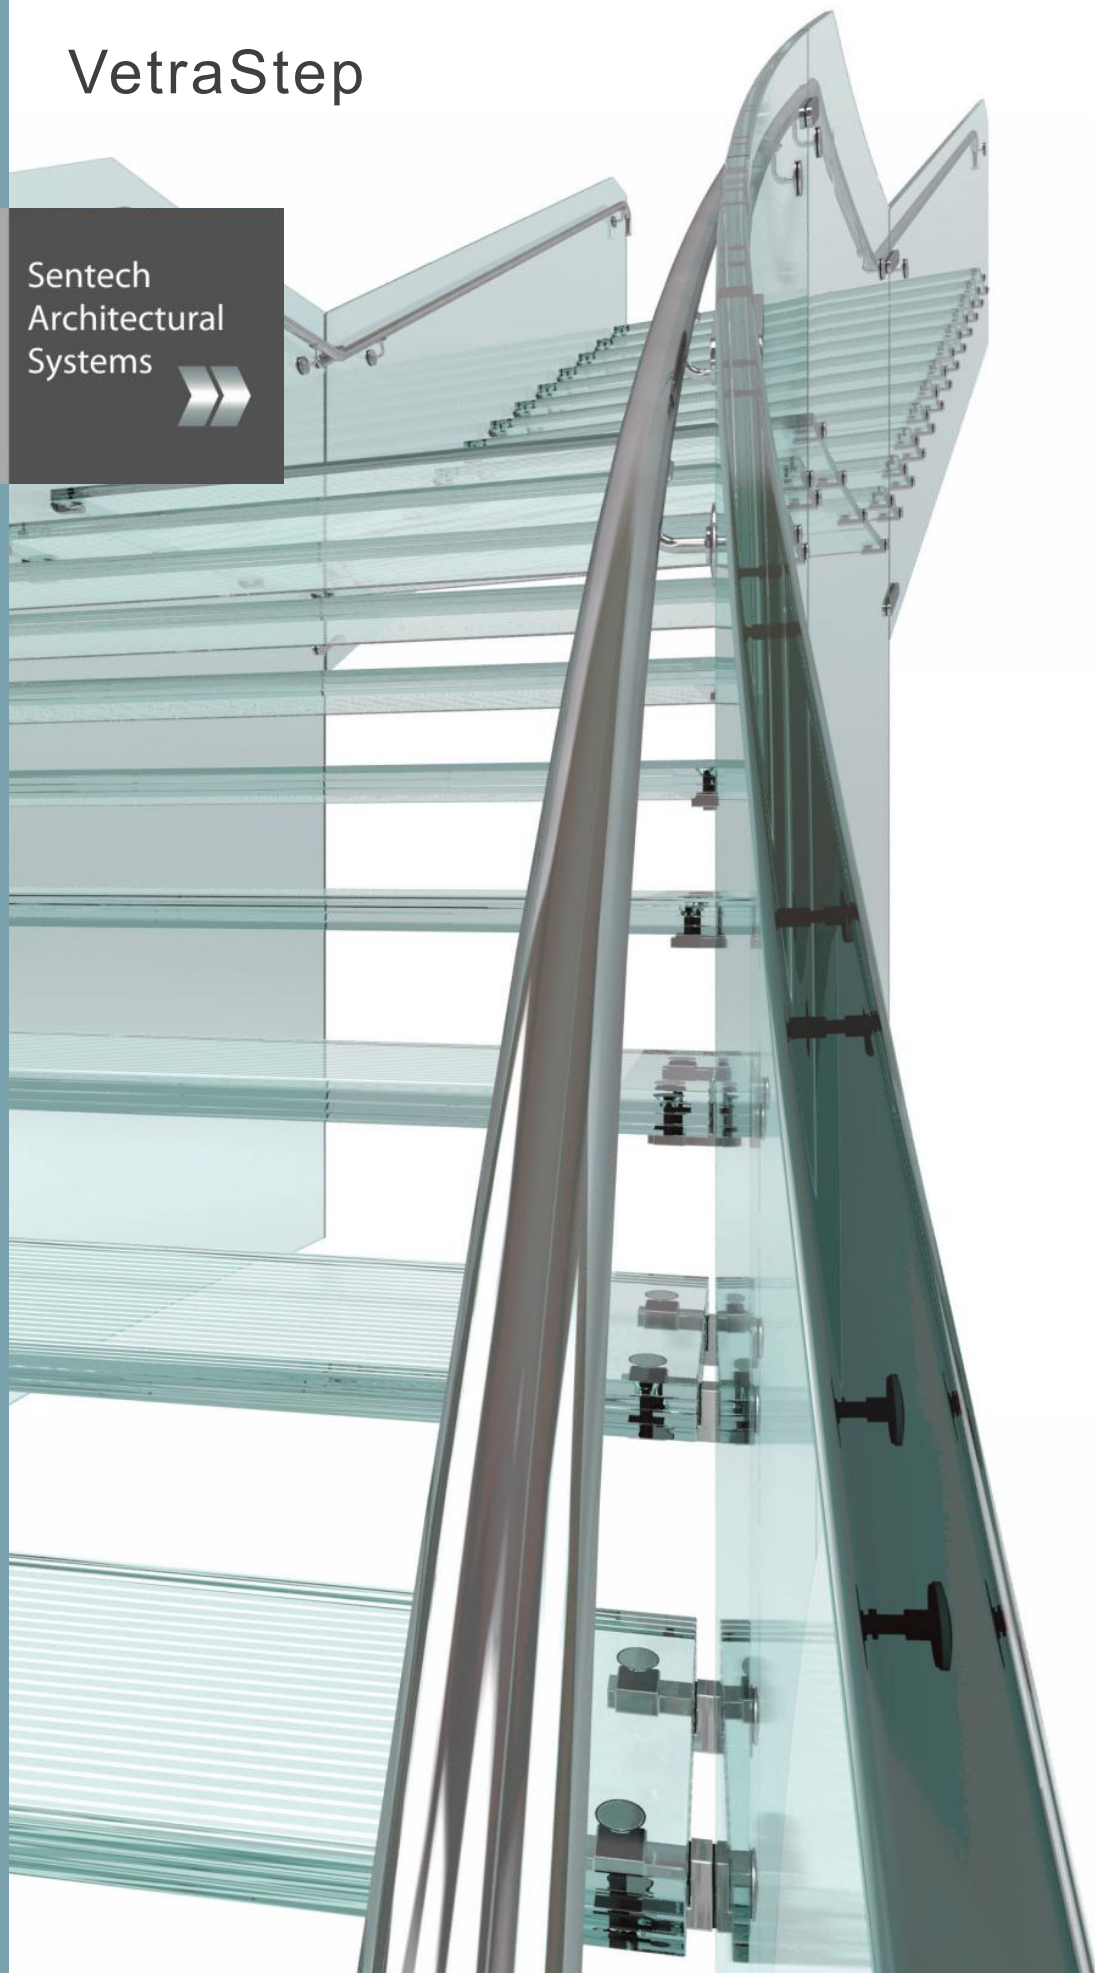

# VetraStep

Sentech  
Architectural  
Systems

- ✓ **316 stainless steel construction**
- ✓ **Embedded fitting technology**
- ✓ **Minimal hardware designs**
- ✓ **Fully engineered solutions**
- ✓ **Curved and spiral options**

# VetraStep

Sentech's VetraStep is a complete line of fittings for step-on glazing systems. Our VetraStep system is ideal for designing highly transparent glass staircases, pedestrian platforms and glass bridges. Sentech offers embedded connections in all our engineered solutions for all glass pedestrian applications. Our product line also includes steel structures for staircases with curves or spirals for complex geometric applications.