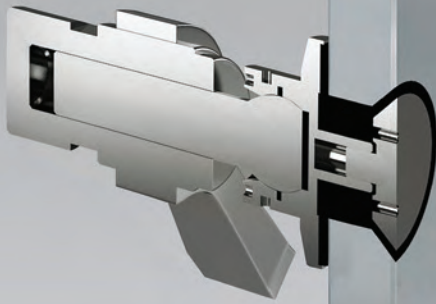

# Fitting Options

Sentech  
Architectural  
Systems

Vetrapoint BCU Countersunk fittings for IGU

Vetrapoint BC Countersunk fittings

Vetrapoint BE embedded fittings

- ✓ **316 stainless steel construction**
- ✓ **Embedded fittings available for laminated and insulated units**
- ✓ **All fittings can be used in vertical and overhead applications**
- ✓ **Fittings available with caps**