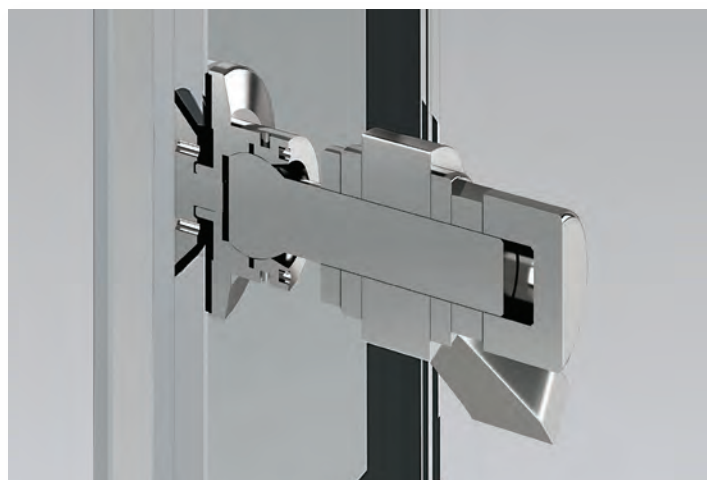

# Fitting Options

Sentech  
Architectural  
Systems

Vetrapoint BCU Countersunk fittings for IGU

Vetrapoint BC Countersunk fittings

Vetrapoint BE embedded fittings

- ✓ **316 stainless steel construction**
- ✓ **Embedded fittings available for laminated and insulated units**
- ✓ **All fittings can be used in vertical and overhead applications**
- ✓ **Fittings available with caps**