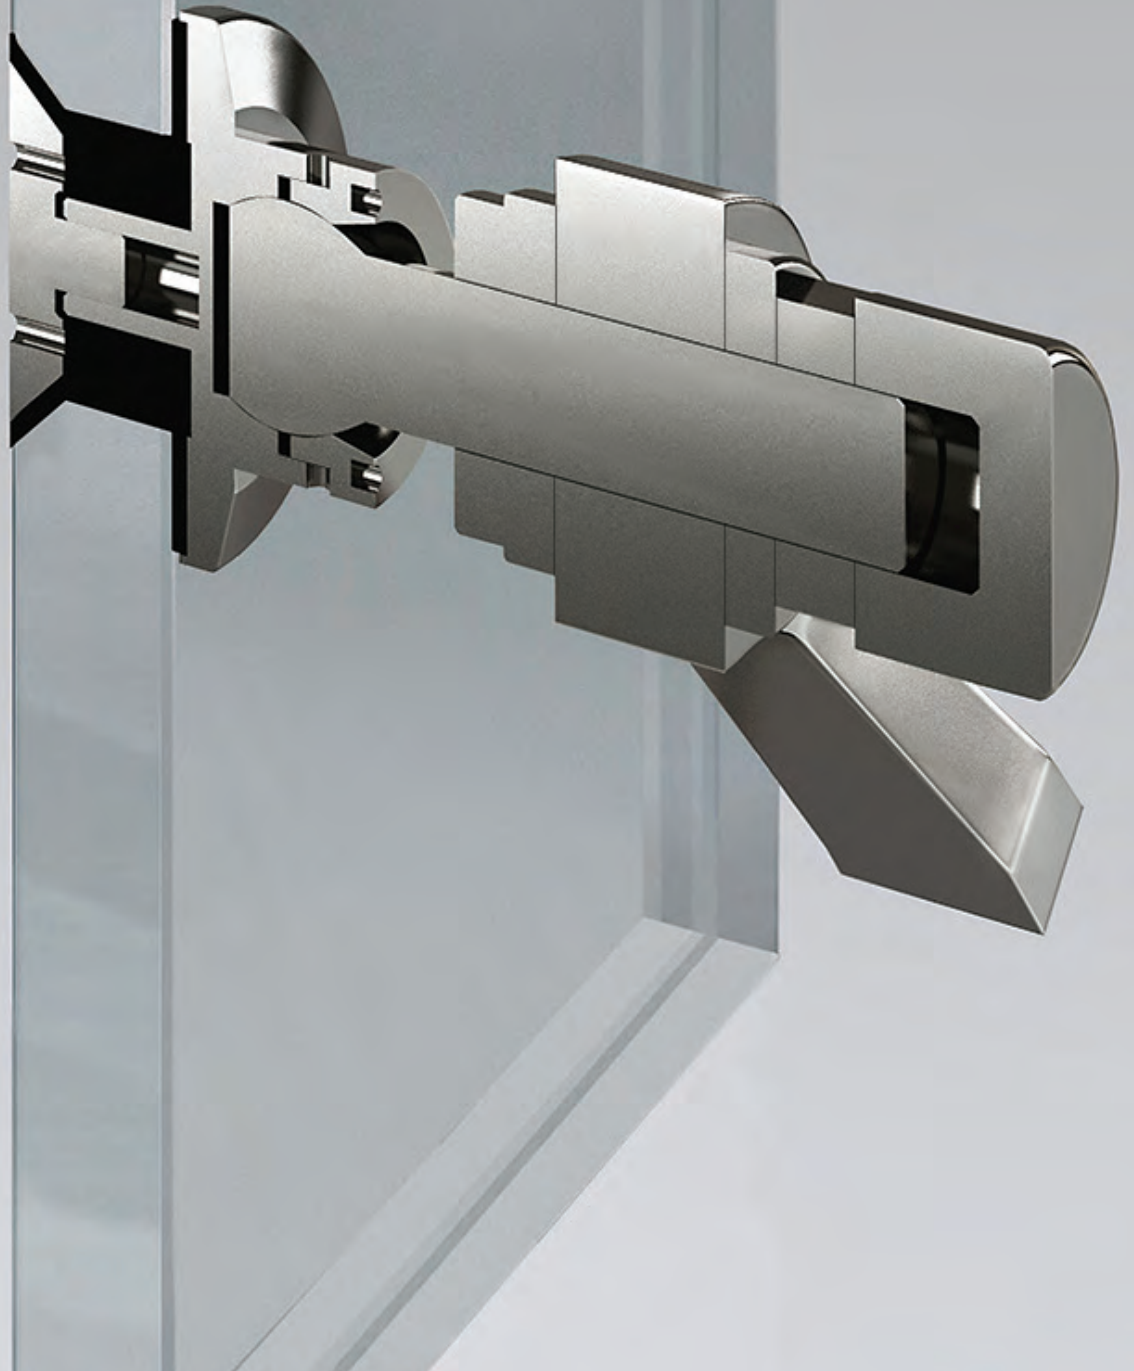

# Fitting Options

Sentech  
Architectural  
Systems

Vetrapoint BCU Countersunk fittings for IGU

Vetrapoint BC Countersunk fittings

Vetrapoint BE embedded fittings

- ✓ **316 stainless steel construction**
- ✓ **Embedded fittings available for laminated and insulated units**
- ✓ **All fittings can be used in vertical and overhead applications**
- ✓ **Fittings available with caps**