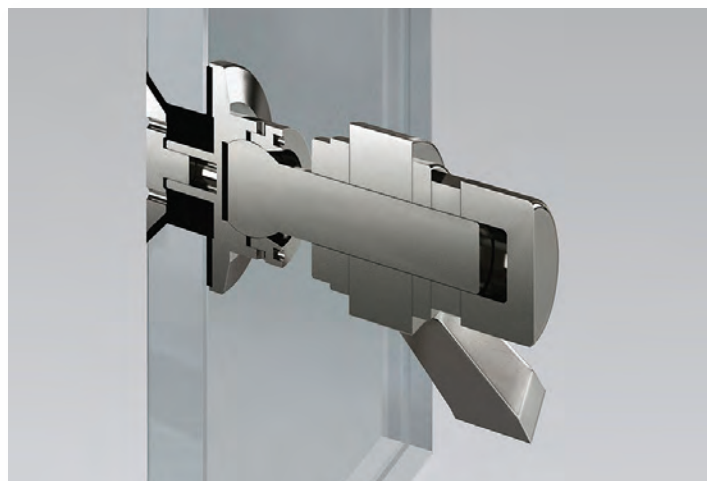

# Fitting Options

Sentech  
Architectural  
Systems

Vetrapoint BCU Countersunk fittings for IGU

Vetrapoint BC Countersunk fittings

Vetrapoint BE embedded fittings

- ✓ **316 stainless steel construction**
- ✓ **Embedded fittings available for laminated and insulated units**
- ✓ **All fittings can be used in vertical and overhead applications**
- ✓ **Fittings available with caps**