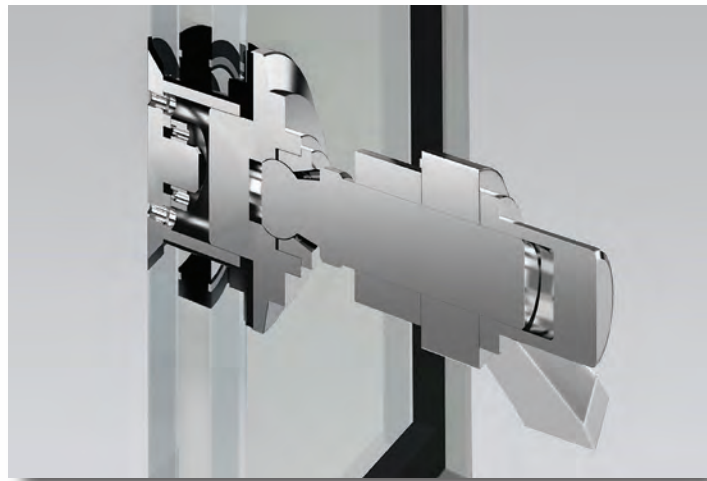

# Fitting Options

Sentech  
Architectural  
Systems

Vetrapoint BCU Countersunk fittings for IGU

Vetrapoint BC Countersunk fittings

Vetrapoint BE embedded fittings

- ✓ **316 stainless steel construction**
- ✓ **Embedded fittings available for laminated and insulated units**
- ✓ **All fittings can be used in vertical and overhead applications**
- ✓ **Fittings available with caps**